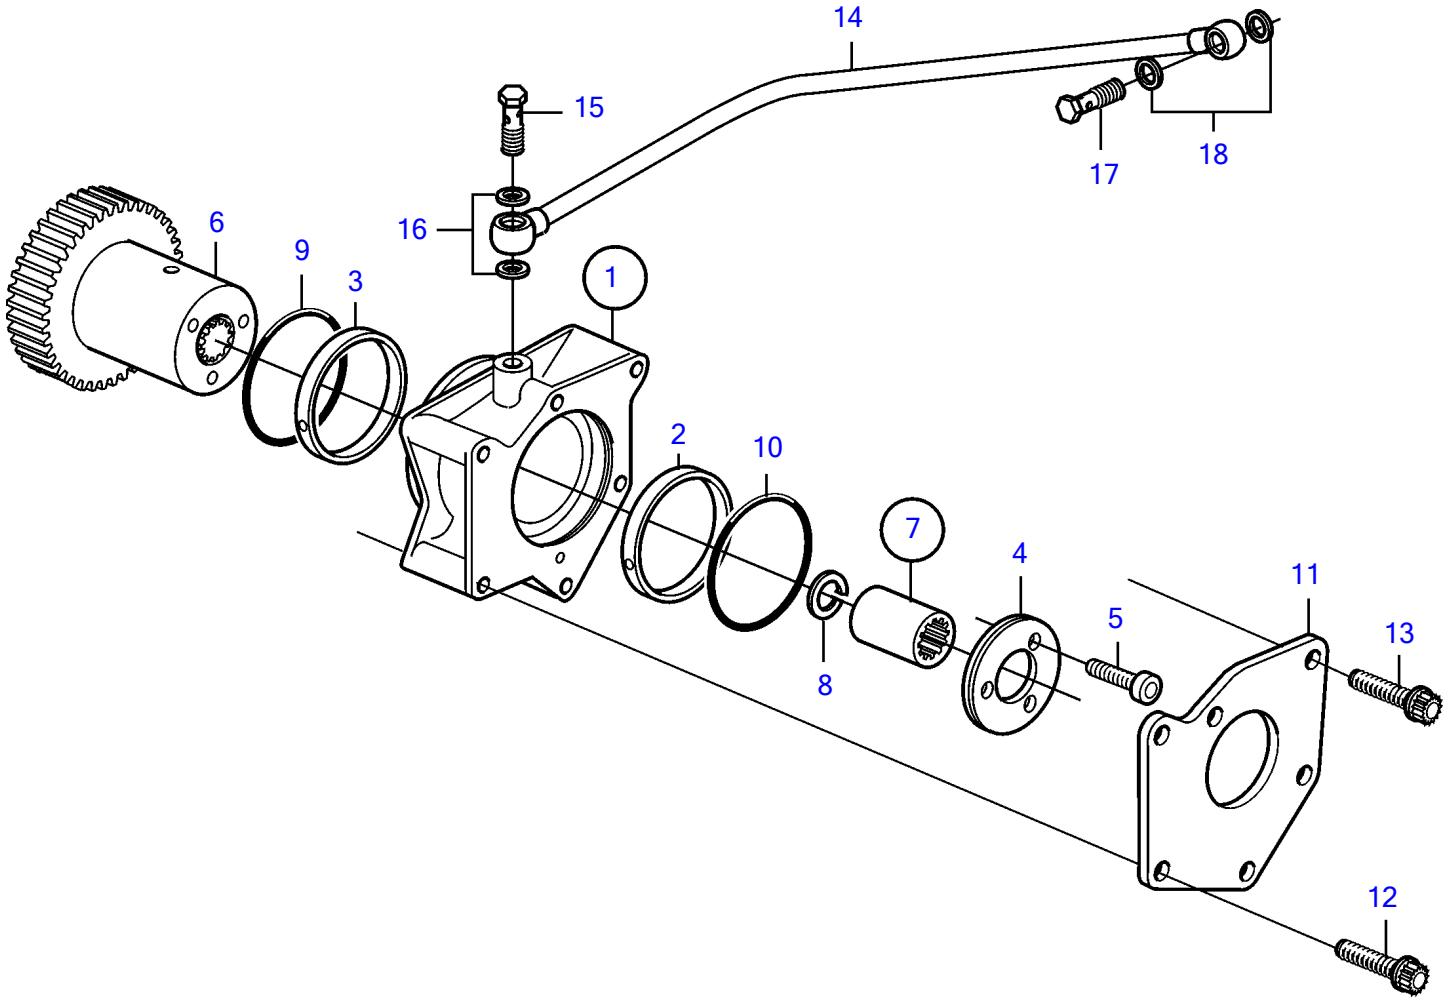

D5A-A T, D7A-A T, D7A-A TA, D5A-B TA, D7A-B TA

19738

D5A-A T, D7A-A T, D7A-A TA, D5A-B TA, D7A-B TA

REF	PART NO.	QTY	DESCRIPTION	NOTES
1	20460518	1	Bearing flange	
2	20450809	1	• Bushing	
3	20450807	1	• Bushing	
4	20450811	1	Thrust washer	
5	20450822	3	Hex. socket screw	
6	21090036	1	Gear	
	21249485	1	Gear	(21090036)
7	3586622	1	Clutch flange	
8	20464560	1	Clip	
9	20450818	1	O-ring	
10	20460524	1	O-ring	
11	3586621	1	Adapter	
12	20450820	2	Six point screw	SN-1099412
	21077470	2	Hex. socket screw	SN1099413-
13	20450821	2	Six point screw	
14	20450980	1	Oil line	
15	25167	1	Hollow screw	
16	947281	2	Gasket	
17	980973	1	Hollow screw	
18	969011	2	Gasket	